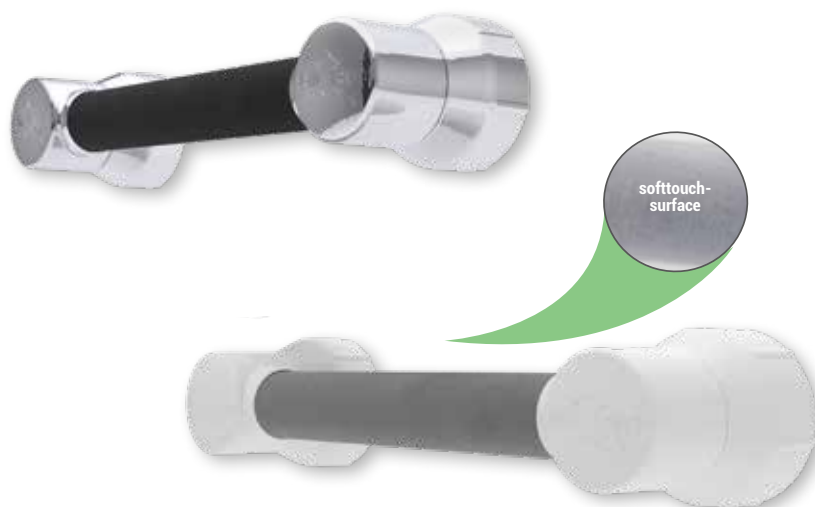

varioplus deluxe
grab bar 30cm/50cm
tube: white, support: white

varioplus deluxe
grab bar 30cm/50cm
tube: chrome, support: white

varioplus shower head holder
The shower head holder complements the programme on request.

varioplus deluxe
grab bar 30cm/50cm
tube: chrome, support: chrome

varioplus deluxe
grab bar 30cm/50cm
tube: white, support: chrome

Enhanced Comfort and Functionality

varioplus deluxe ST

The varioplus Deluxe ST is the evolution of our popular varioplus Deluxe series, bringing even more comfort and functionality to your bathroom. The grab bar tube features a special soft-touch surface that offers excellent grip and a pleasant feel. The aesthetic design of the grab bar is enhanced by elegant color combinations, giving your bathroom a stylish touch.

varioplus deluxe - soft touch
tube: black, support: chrome, 30cm/50cm

varioplus deluxe - soft touch
tube: grey, support: white, 30cm/50cm

Stylish Support and Barrier-Free Assistance

varilum

With the new varilum grab bar, we have expanded our standard range to bring more comfort and style to your bathroom. The unique black design is not only an aesthetic eye-catcher but also provides practical assistance for visually impaired individuals. Of course, the grab bar is also available in classic white. The powder-coated aluminum grab bars are easy to clean and feature an elegant design that integrates perfectly into modern bathrooms.