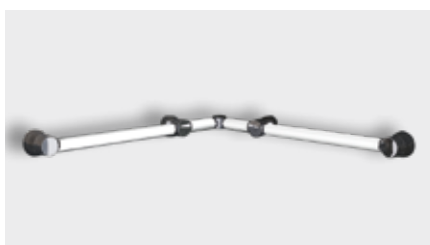

varioplus deluxe possible assembly variant with corner connector
tube: white, support: chrome