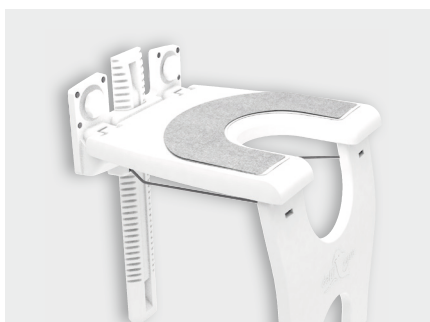

Natural Warmth and Durability

varioporto

The varioporto shower folding seat is, like our other products, simply mounted on the shower wall using our adhesive adapters. We are proud to be the only provider offering shower folding seats with adhesive technology. This method prevents damage to the tiles and allows for residue-free removal. The seat, adjustable in height before installation, can be folded up when not in use, saving space in your shower. Thanks to the high-quality materials and robust construction, the seat is particularly durable and reliable. The maximum load capacity is 130 kg.

PRODUCT FEATURES:

- **Easy installation:**
No drilling required,
thus no damage to tiles
- **Secure hold:**
Provides stable support up
to a maximum load of 130 kg
- **Space-saving design:**
Folding function provides
more freedom of movement
in the shower
- **Comfort and flexibility:**
Height adjustable to meet
individual needs
- **Aesthetic integration:**
Modern design that harmon-
iously fits into any bathroom

varioporto
when unfolded

varioporto
when folded up

varioporto
with anti-slip surface (optional)