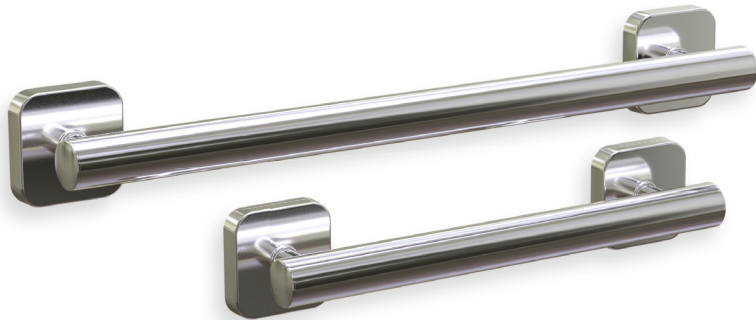

Luxury and Safety in Perfection

varioplus royal

The varioplus royal grab bar combines extravagant design with the highest safety and comfort. The chrome-plated surface is not only a visual highlight but also functional, being easy to clean. This grab bar brings a touch of luxury to your bathroom while providing the necessary support and safety.

varioplus royal
Chrome-plated brass, 30cm / 50 cm

PRODUCT FEATURES:

- **Chrome-plated surface:**
Elegant and modern design that enhances your bathroom
- **Easy to clean:**
Simple maintenance for longlasting beauty
- **Various lengths:**
Available in two lengths for more flexibility