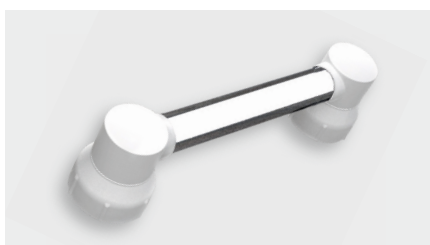

Flexible Grab Bar System for Individual Needs

varioplus deluxe

The varioplus Deluxe grab bar system offers versatile options for your bathroom. Comprising grab bar tubes and supports, it can be used as a simple grab bar or expanded into a custom grab bar system by combining multiple tubes and supports, perfectly tailored to the user's needs. Thanks to its modular design, this grab bar system can

varioplus deluxe possible assembly variant with corner connector
tube: white, support: chrome

varioplus deluxe
Y hinge grab bar 95 cm/50 cm
tube: white, support: white

varioplus deluxe hinge grab bar 75 cm
tube: chrome, support: chrome

varioplus deluxe
possible assembly variant with corner connector
tube: chrome, support: white

easily be adapted to individual customer requirements. The use of high-quality materials ensures the highest standards of load-bearing capacity and ease of cleaning. Various coatings for the grab bar tubes and colored support options allow optimal adaptation to the existing environment, ensuring functionality and aesthetics are in harmony.

varioplus deluxe
grab bar 30cm/50cm
tube: white, support: white

varioplus deluxe
grab bar 30cm/50cm
tube: chrome, support: white

varioplus shower head holder
The shower head holder complements the programme on request.